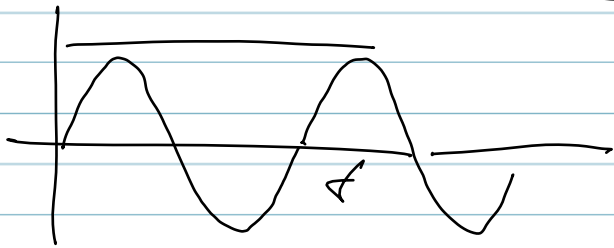

Pattern istatuu?

Fix

Periodic

Complex

Random  
 Chaos

$$x_{t+1} = 4x_t(1-x_t)$$